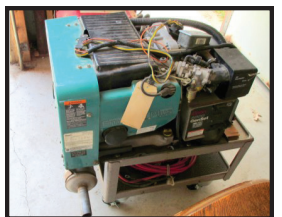

HOUSEHOLD & MISC

Antique Kings Crown 20 gallon crock
Lot chairs
Yard games
Wood dining room table & 4 chairs

OWNERS: CLARENCE & GEORGE BROCK

AUCTIONEER'S NOTE:

This is a very nice clean line of 4 wheelers, boat, motor & trailer. All the tools are in the best of shape and ready to use. If you are in the market for a super nice tractor & loader in the best of shape, here it is! George & Clarence are very proud of their tools and it shows! See you at the sale. *Thank you, Charlie & Ben*

TERMS: CASH OR GOOD CHECK WITH CURRENT PHOTO ID. OUT OF STATE ID AND CHECKS MUST INCLUDE A BANK LETTER OF CREDIT. ALL BUYERS WILL BE PHOTOGRAPHED. ALL ITEMS STAND SOLD AS IS, WHERE IS. OWNER AND AUCTION PERSONNEL NOT RESPONSIBLE FOR ACCIDENTS OR THEFT. ALL ANNOUNCEMENTS MADE DAY OF SALE SUPERSEDE ANY ADVERTISING.