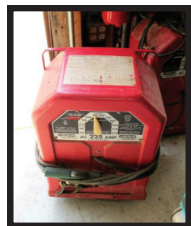

-- TRACTOR & EQUIPMENT --

1986 FORD 4610 DIESEL TRACTOR - Model DA314C, Serial Number 0698265, 18-4-26 tires, 2549 hours, with Bush Hog front end loader, top shape
7 FT. BUSH HOG BRUSHHOG, like new
6 FT. 3 PT. BOX BLADE
2-3 PT. BALE SPEARS
DANUSER 3 PT. POSTHOLE DIGGER, 2 augers 9" & 12"

FOUR WHEELERS

2 - 1988 Yamaha Terrapros w/PTO hookup Yamaha RC-42 PTO mower for 4-wheeler

LAWN EQUIPMENT & TOOLS

Wheel Horse B-100, 10 h.p., 42" deck, rear attached tiller, runs good
8 H.P. chipper/shredder w/bag
Marliyama back pack leaf blower
John Deere push mower, 6.75 h.p.
Yard sweep
3" Sludge pump, 8 h.p.
2 Lincoln welders
2 - 10' step ladders
6 Bicycles, all sizes, like new
Wheelbarrow
Kerosene torpedo heater
Lot garden hose
Lot ladders & extension ladders
Gott 172 cooler
2 Large cookers
Lot hand tools, shovels, forks, rakes & trimmer
Lot tarps
Lot saw horses

BOAT, MOTOR, TRAILER & MISC

1983 Tournament Tx 17 ft. Bass Tracker boat, like new
1983 Mercury 50 h.p. outboard motor
1997 Tracker Trail Star boat trailer, like new

-- TRAILER, GATES & FARM SUPPLIES --

2009 Bendron 14 ft. tandem cargo trailer w/fold down gate
16' Utility trailer w/ramps & pinto hitch
12-12' Corral panels w/walk through
16 Ft. gate
Lot chicken wire

POWER TOOLS, SHOP EQUIPMENT

5 H.P. upright air compressor, like new
Emerald Plus Oaao RV Gen Set 4000 watt generator
Bosch 10" table saw
Dewalt 12" table miter saw
Lot jack stands
Hilti 35 pistol nail driver
Drill & hole saw set
Hilti PMP 34 laser
Lot routers
Lot drills
Small sprayer
Milwaukee rotor hammer w/bits
Electric Port-a-cable 4" belt sander
Lot clamps & wood clamps
Floor jacks
Rigid pipe threader w/electric motor
Dewalt air nailers
Lot hand tools
Lot sockets & wrenches
Lot screw guns
Dewalt metal saws
Socket sets
2 Chain hoists
Assorted work benches
Lot lumber, new & used, 2x4,2x6,2x8,2x10
Lot assorted metal
Lot carpenter hand tools
Lot used barn tin
Lot gas cans
Lot extension cords
Large lot hand tools