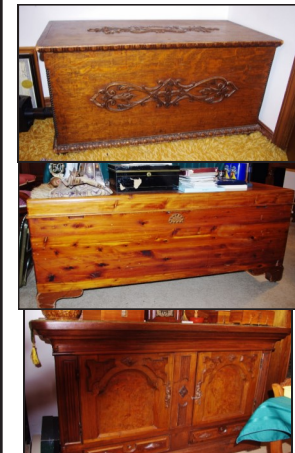

ANTIQUE FURNITURE & COLLECTIBLES

- Walnut secretary
- Walnut quarter sawed sideboard
- Walnut glass front china cabinet
- Walnut beaded front wall table
- Walnut desk w/doors & drawers
- Set 6 Walnut rose back chairs
- Set 4 Walnut cane seat chairs
- Set 4 Walnut curved back chairs
- Walnut drop leaf gate legged table
- Large walnut glass front bookcase cabinet
- Walnut oval lamp table
- Walnut washstand
- Walnut hall tree w/mirror
- Walnut turned leg lamp table
- Floor model Victrola and rolls
- Walnut shelf with mirror
- Walnut nut pull chest of drawers
- Walnut marble top dresser
- Walnut washstand
- Walnut wall mirror
- Walnut turned spindle bed
- Walnut hex top lamp table
- Walnut linen press cabinet
- Walnut dresser w/mirror
- Walnut corner beaded trunk
- Walnut frames & pictures
- Walnut table & 2 drawers
- 2 Walnut drop leaf tables w/2 drawers
- Lot walnut clock shelves
- Cedar chest
- Oak washstand
- Oak treadle sewing machine