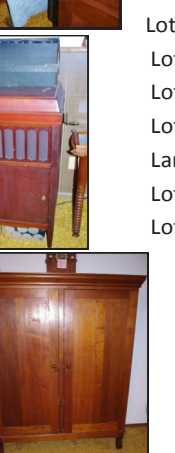

ANTIQUE FURNITURE & COLLECTIBLES

- Walnut secretary
- Walnut quarter sawed sideboard
- Walnut glass front china cabinet
- Walnut beaded front wall table
- Walnut desk w/doors & drawers
- Set 6 Walnut rose back chairs
- Set 4 Walnut cane seat chairs
- Set 4 Walnut curved back chairs
- Walnut drop leaf gate legged table
- Large walnut glass front bookcase cabinet
- Walnut oval lamp table
- Walnut washstand
- Walnut hall tree w/mirror
- Walnut turned leg lamp table
- Floor model Victrola and rolls
- Walnut shelf with mirror
- Walnut nut pull chest of drawers
- Walnut marble top dresser
- Walnut washstand
- Walnut wall mirror
- Walnut turned spindle bed
- Walnut hex top lamp table
- Walnut linen press cabinet
- Walnut dresser w/mirror
- Walnut corner beaded trunk
- Walnut frames & pictures
- Walnut table & 2 drawers
- 2 Walnut drop leaf tables w/2 drawers
- Lot walnut clock shelves
- Cedar chest
- Oak washstand
- Oak treadle sewing machine